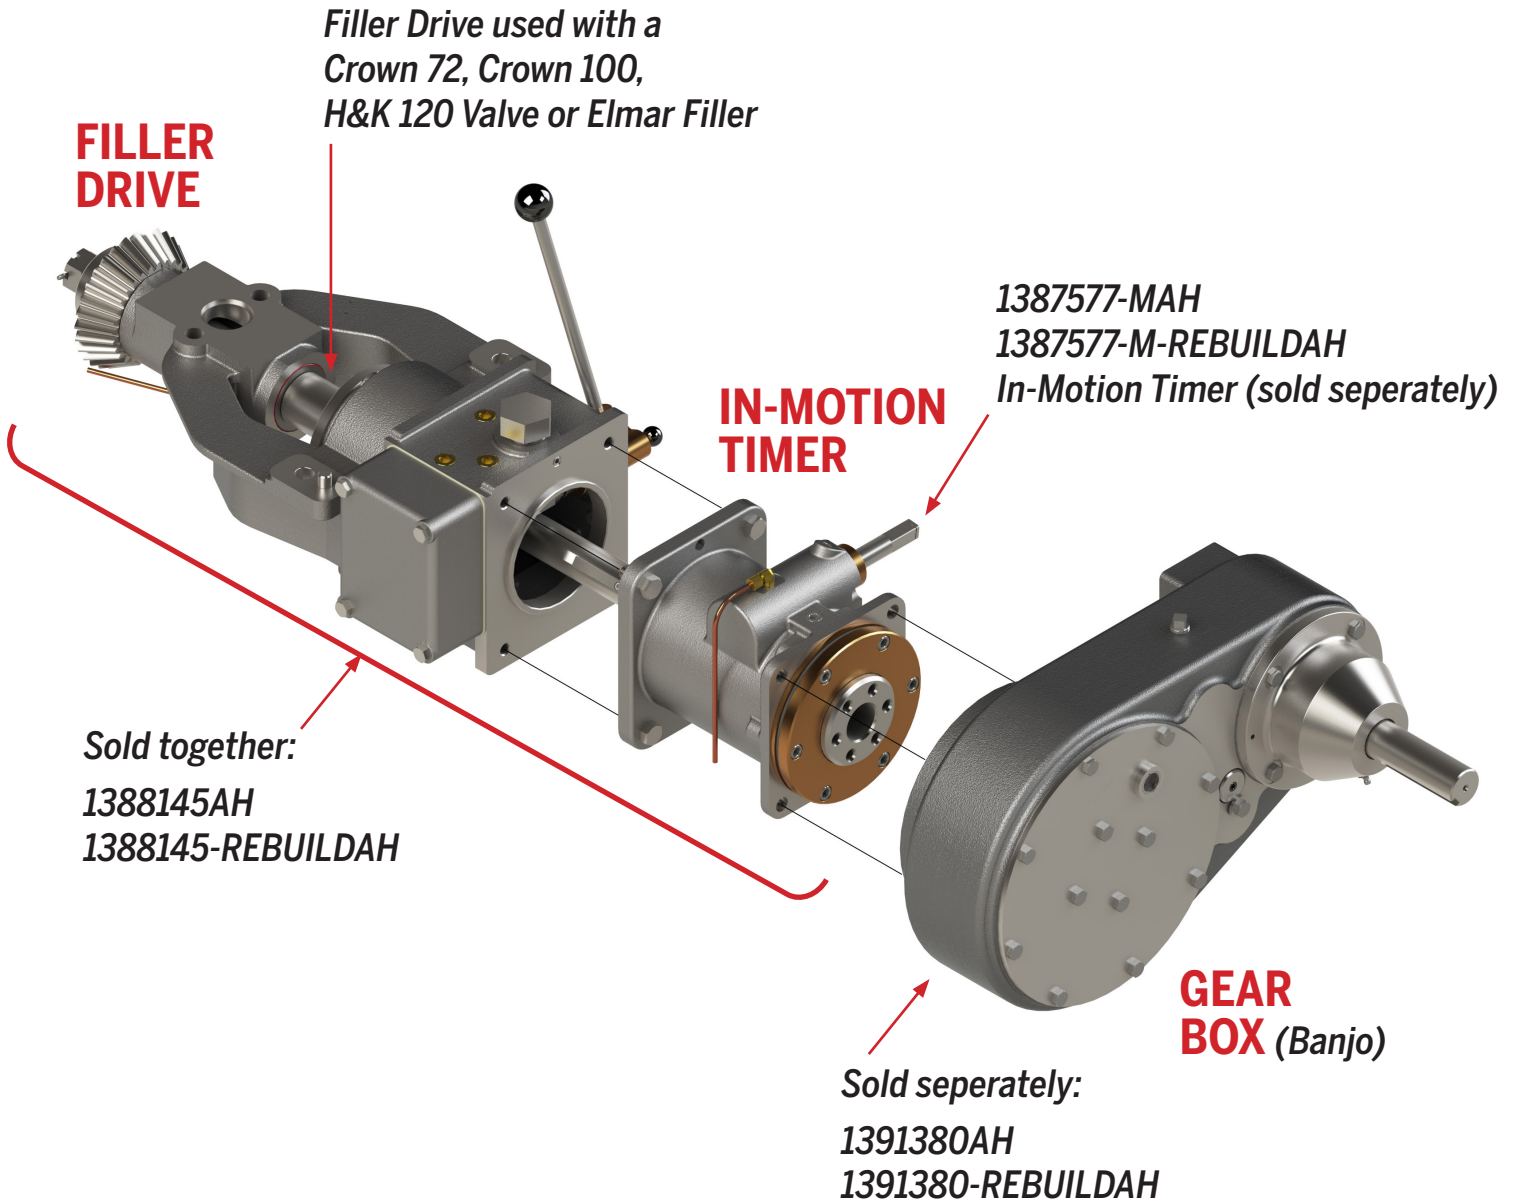

IN STOCK AND READY TO SHIP PARTS AND ASSEMBLIES FOR:

Filler Drive • In-Motion Timer • Gear Box

American Holt - MRO strategies for OEM parts and assemblies

In stock and ready to ship • 781-440-9993 • sales@americanholt.com • www.americanholt.com

Notice

ALL PARTS OFFERED BY AMERICAN HOLT ARE MANUFACTURED BY OR FOR AMERICAN HOLT AND NOT BY OR FOR THE ORIGINAL EQUIPMENT MANUFACTURER. PART NUMBERS SHOWN THAT ARE THOSE OF THE ORIGINAL EQUIPMENT MANUFACTURER, IF ANY, ARE USED FOR REFERENCE PURPOSES ONLY. AMERICAN HOLT IS AN INDEPENDENT SUPPLIER OF QUALITY REPLACEMENT PARTS HAVING NO AFFILIATION WITH ANY ORIGINAL EQUIPMENT MANUFACTURER. FLYER 108