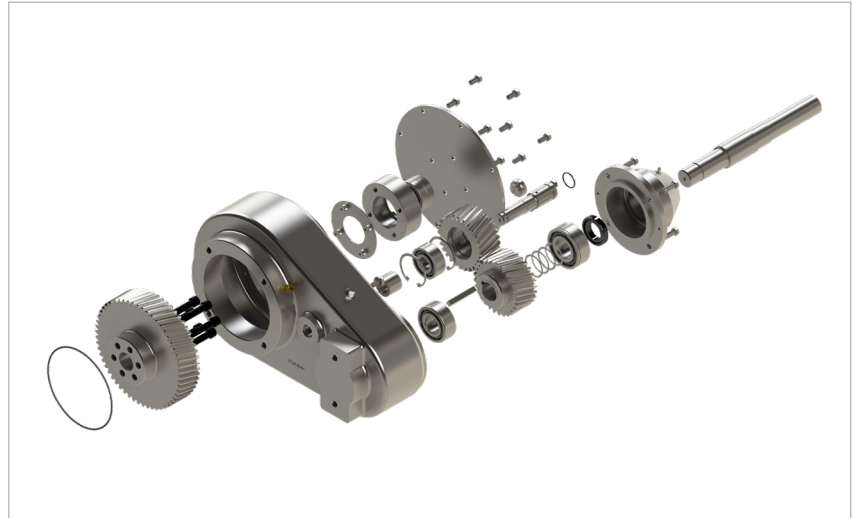

IN STOCK AND READY TO SHIP PARTS AND ASSEMBLIES FOR:

Crown Filler Drive Gearboxes

Available for Crown 72 and Crown 100 Fillers

Aftermarket Parts: You have a choice!

- Crown 72 (1391380AH) and Crown 100 (1388076-MEAH) available now!
- Reduce your down time and save.
- Individual parts and complete assemblies, in stock.
- Both the Crown 72 Gearbox and the Crown 100 Gearbox are available with all new parts and completely assembled, rebuilt with re-conditioned housing and trade-in allowance, or as a rebuild kit.