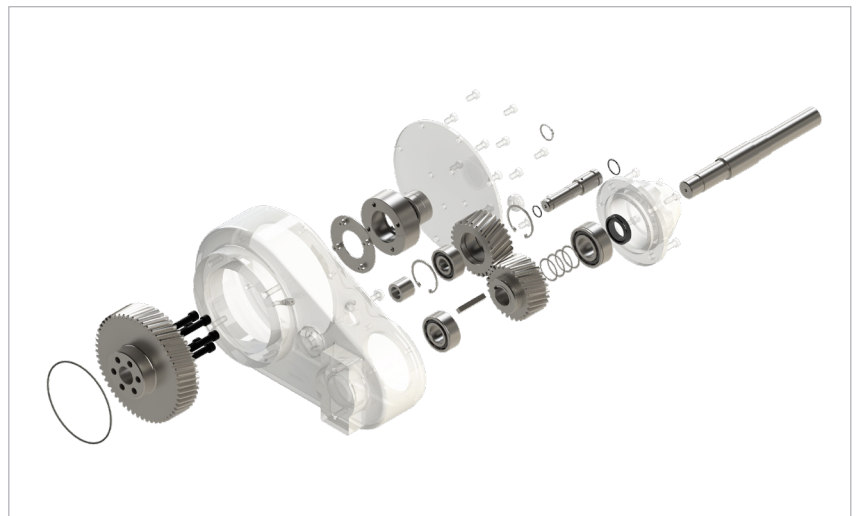

IN STOCK AND READY TO SHIP PARTS AND ASSEMBLIES FOR:

Crown Filler Drive Gearboxes

Available for Crown 72 and Crown 100 Fillers

Aftermarket Parts: You have a choice!

- Crown 72 (1391380AH) and Crown 100 (1388076-MEAH) available now!
- Reduce your down time and save.
- Individual parts and complete assemblies, in stock.
- Both the Crown 72 Gearbox and the Crown 100 Gearbox are available with all new parts and completely assembled, rebuilt with re-conditioned housing and trade-in allowance, or as a rebuild kit.