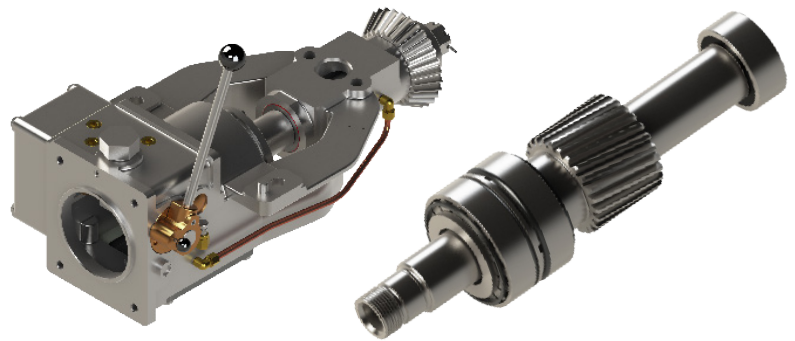

Rebuilt lifters for sale!

Rebuilt Lifter Exchange - \$1650 Each*

Seamer Upper Lifter 13L800AH and Seamer Lower Lifter 11L800AH

INCLUDES ALL NEW:

- Cam Rolls
- Cam Roll Pins
- Bearings
- Seals
- Shims
- O-Rings
- Springs

American Holt has over 2000 parts available for most Angelus Seamers, including Filler Drives, In Motion Timers and Spindles.

American HOLT
engineered savings®

Over 400 plants are using American Holt Seamer Parts.