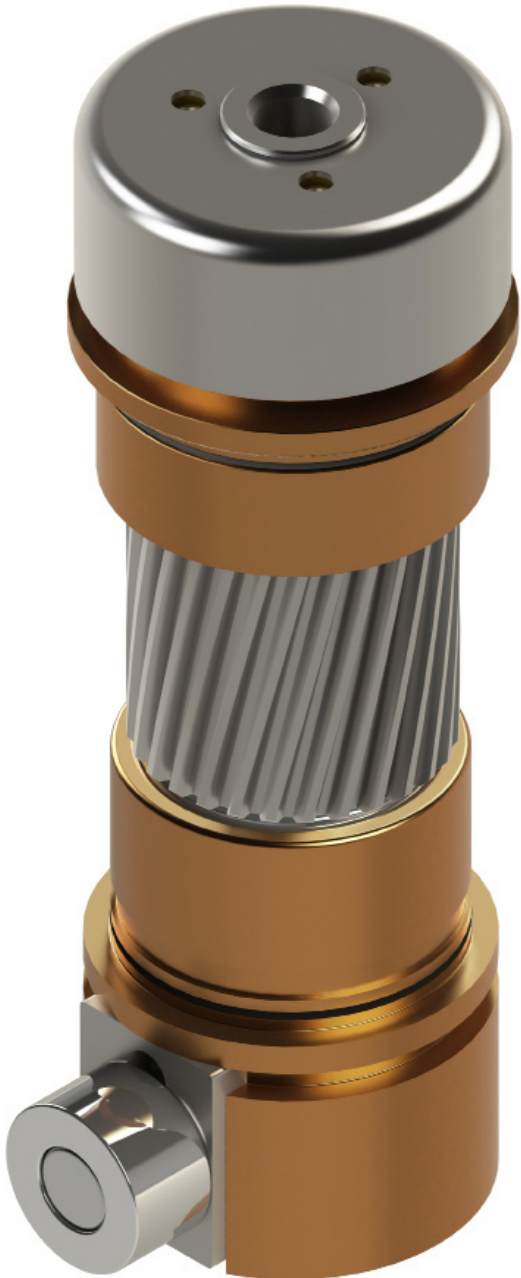

Rebuilt lifters for sale!

Rebuilt Lifter Exchange - \$1650 Each*

Seamer Upper Lifter 13L800AH and Seamer Lower Lifter 11L800AH

INCLUDES ALL NEW:

- Cam Rolls
- Cam Roll Pins
- Bearings
- Seals
- Shims
- O-Rings
- Springs

American Holt has over 2000 parts available for most Angelus Seamers, including Filler Drives, In Motion Timers and Spindles.

American HOLT
engineered savings®

Over 400 plants are using American Holt Seamer Parts.