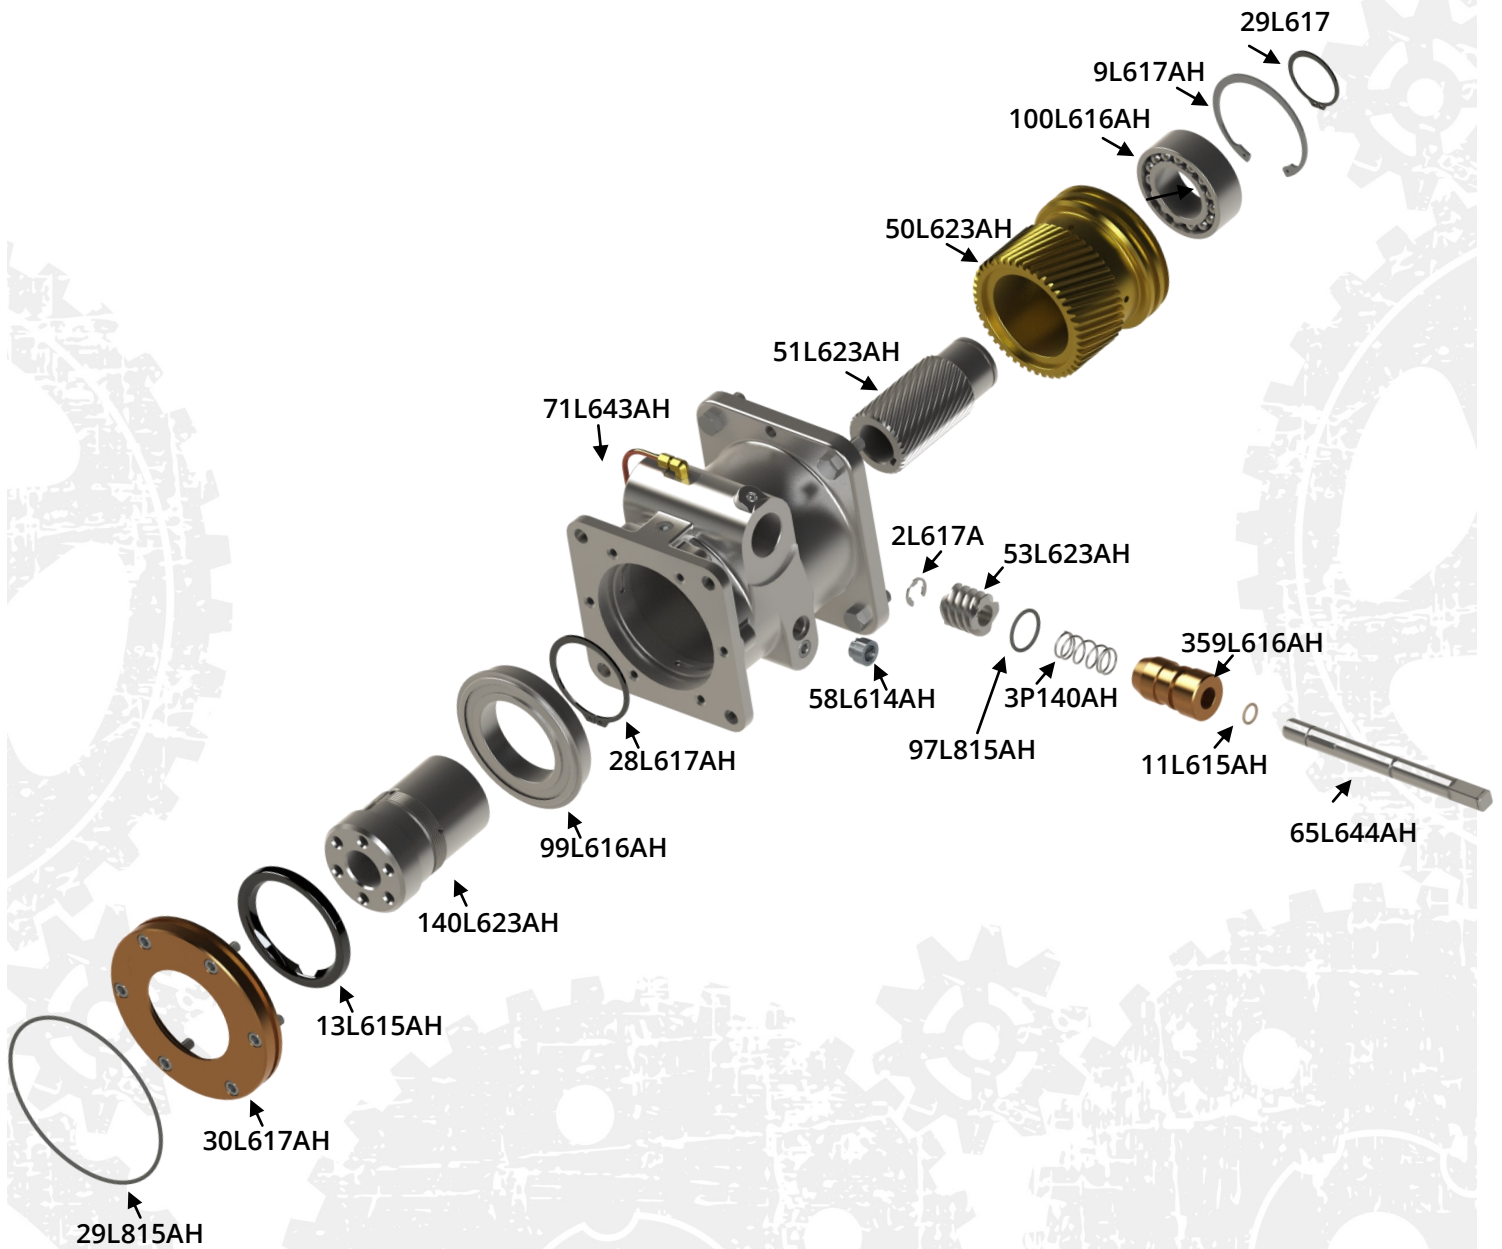

In-Motion Timer Assembly 1387577-MAH
Aftermarket Part for: Angelus 120/121L, 60L, 61H
Includes all NEW housing and components

NOTICE: All parts offered by American Holt are manufactured by or for American Holt and not by or for the original equipment manufacturer. Part numbers shown that are those of the Original Equipment Manufacturer, if any, are used for reference purposes only. American Holt is an independent supplier of quality replacement parts having no affiliation with any original equipment manufacturer. All prices subject to change without notice.