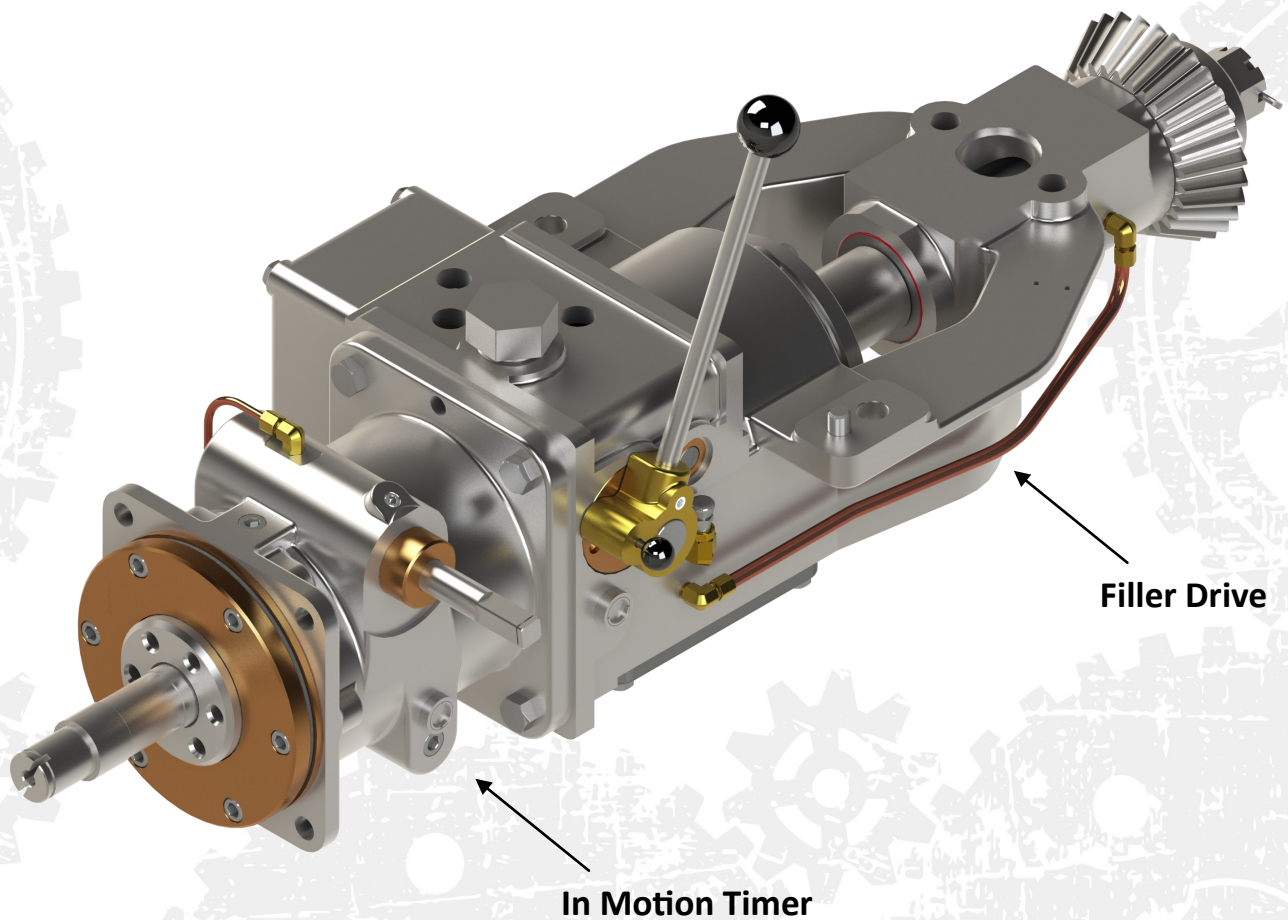

Rebuilt Filler Drive with In Motion Timer

Aftermarket Part for Angelus 120L

1388145AH-Rebuilt

Ship us your existing assembly for a Core credit.

Receive a completely rebuilt assembly with all NEW components except for housings.