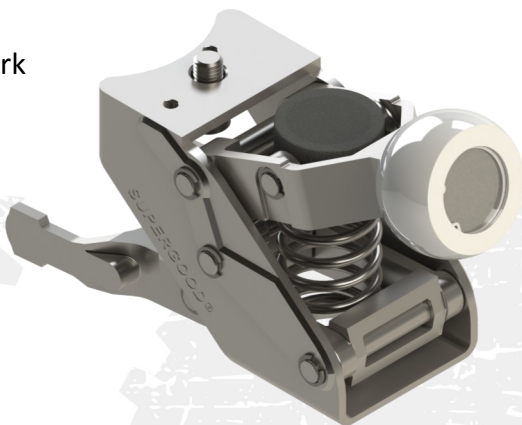

Square fork