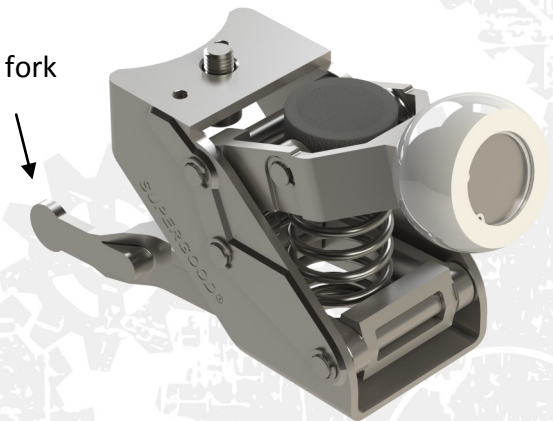

Reduce Inventory Costs and Machine Downtime

In-stock with 24 Hour Shipping

100% NEW PARTS

Aftermarket Actuators for: KHS Filler

Ask about our Exchange Program

240-33-37-936/OCAH: Square Fork, Heavy Spring

240-33-07-680/OCAH: Round Fork, Heavy Spring

240-33-01-098/ORAH: Round Fork, Light Spring

Round fork

NOTICE: All parts offered by American Holt are manufactured by or for American Holt and not by or for the original equipment manufacturer. Part numbers shown that are those of the Original Equipment Manufacturer, if any, are used for reference purposes only. American Holt is an independent supplier of quality replacement parts having no affiliation with any original equipment manufacturer. All prices subject to change without notice.