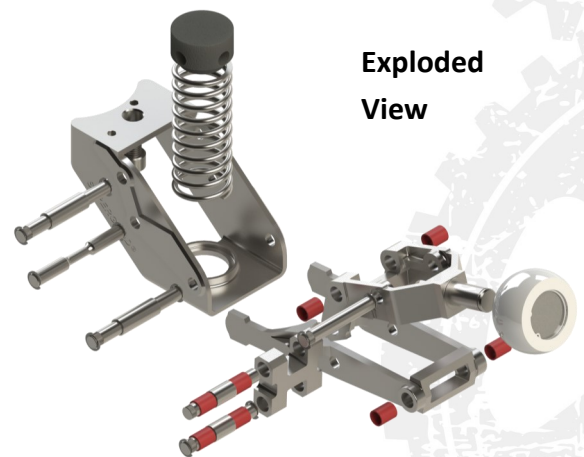

### Aftermarket Actuators for: KHS Filler

Ask about our Exchange Program

240-33-37-936/OCAH: Square Fork, Heavy Spring

240-33-07-680/OCAH: Round Fork, Heavy Spring

240-33-01-098/ORAH: Round Fork, Light Spring