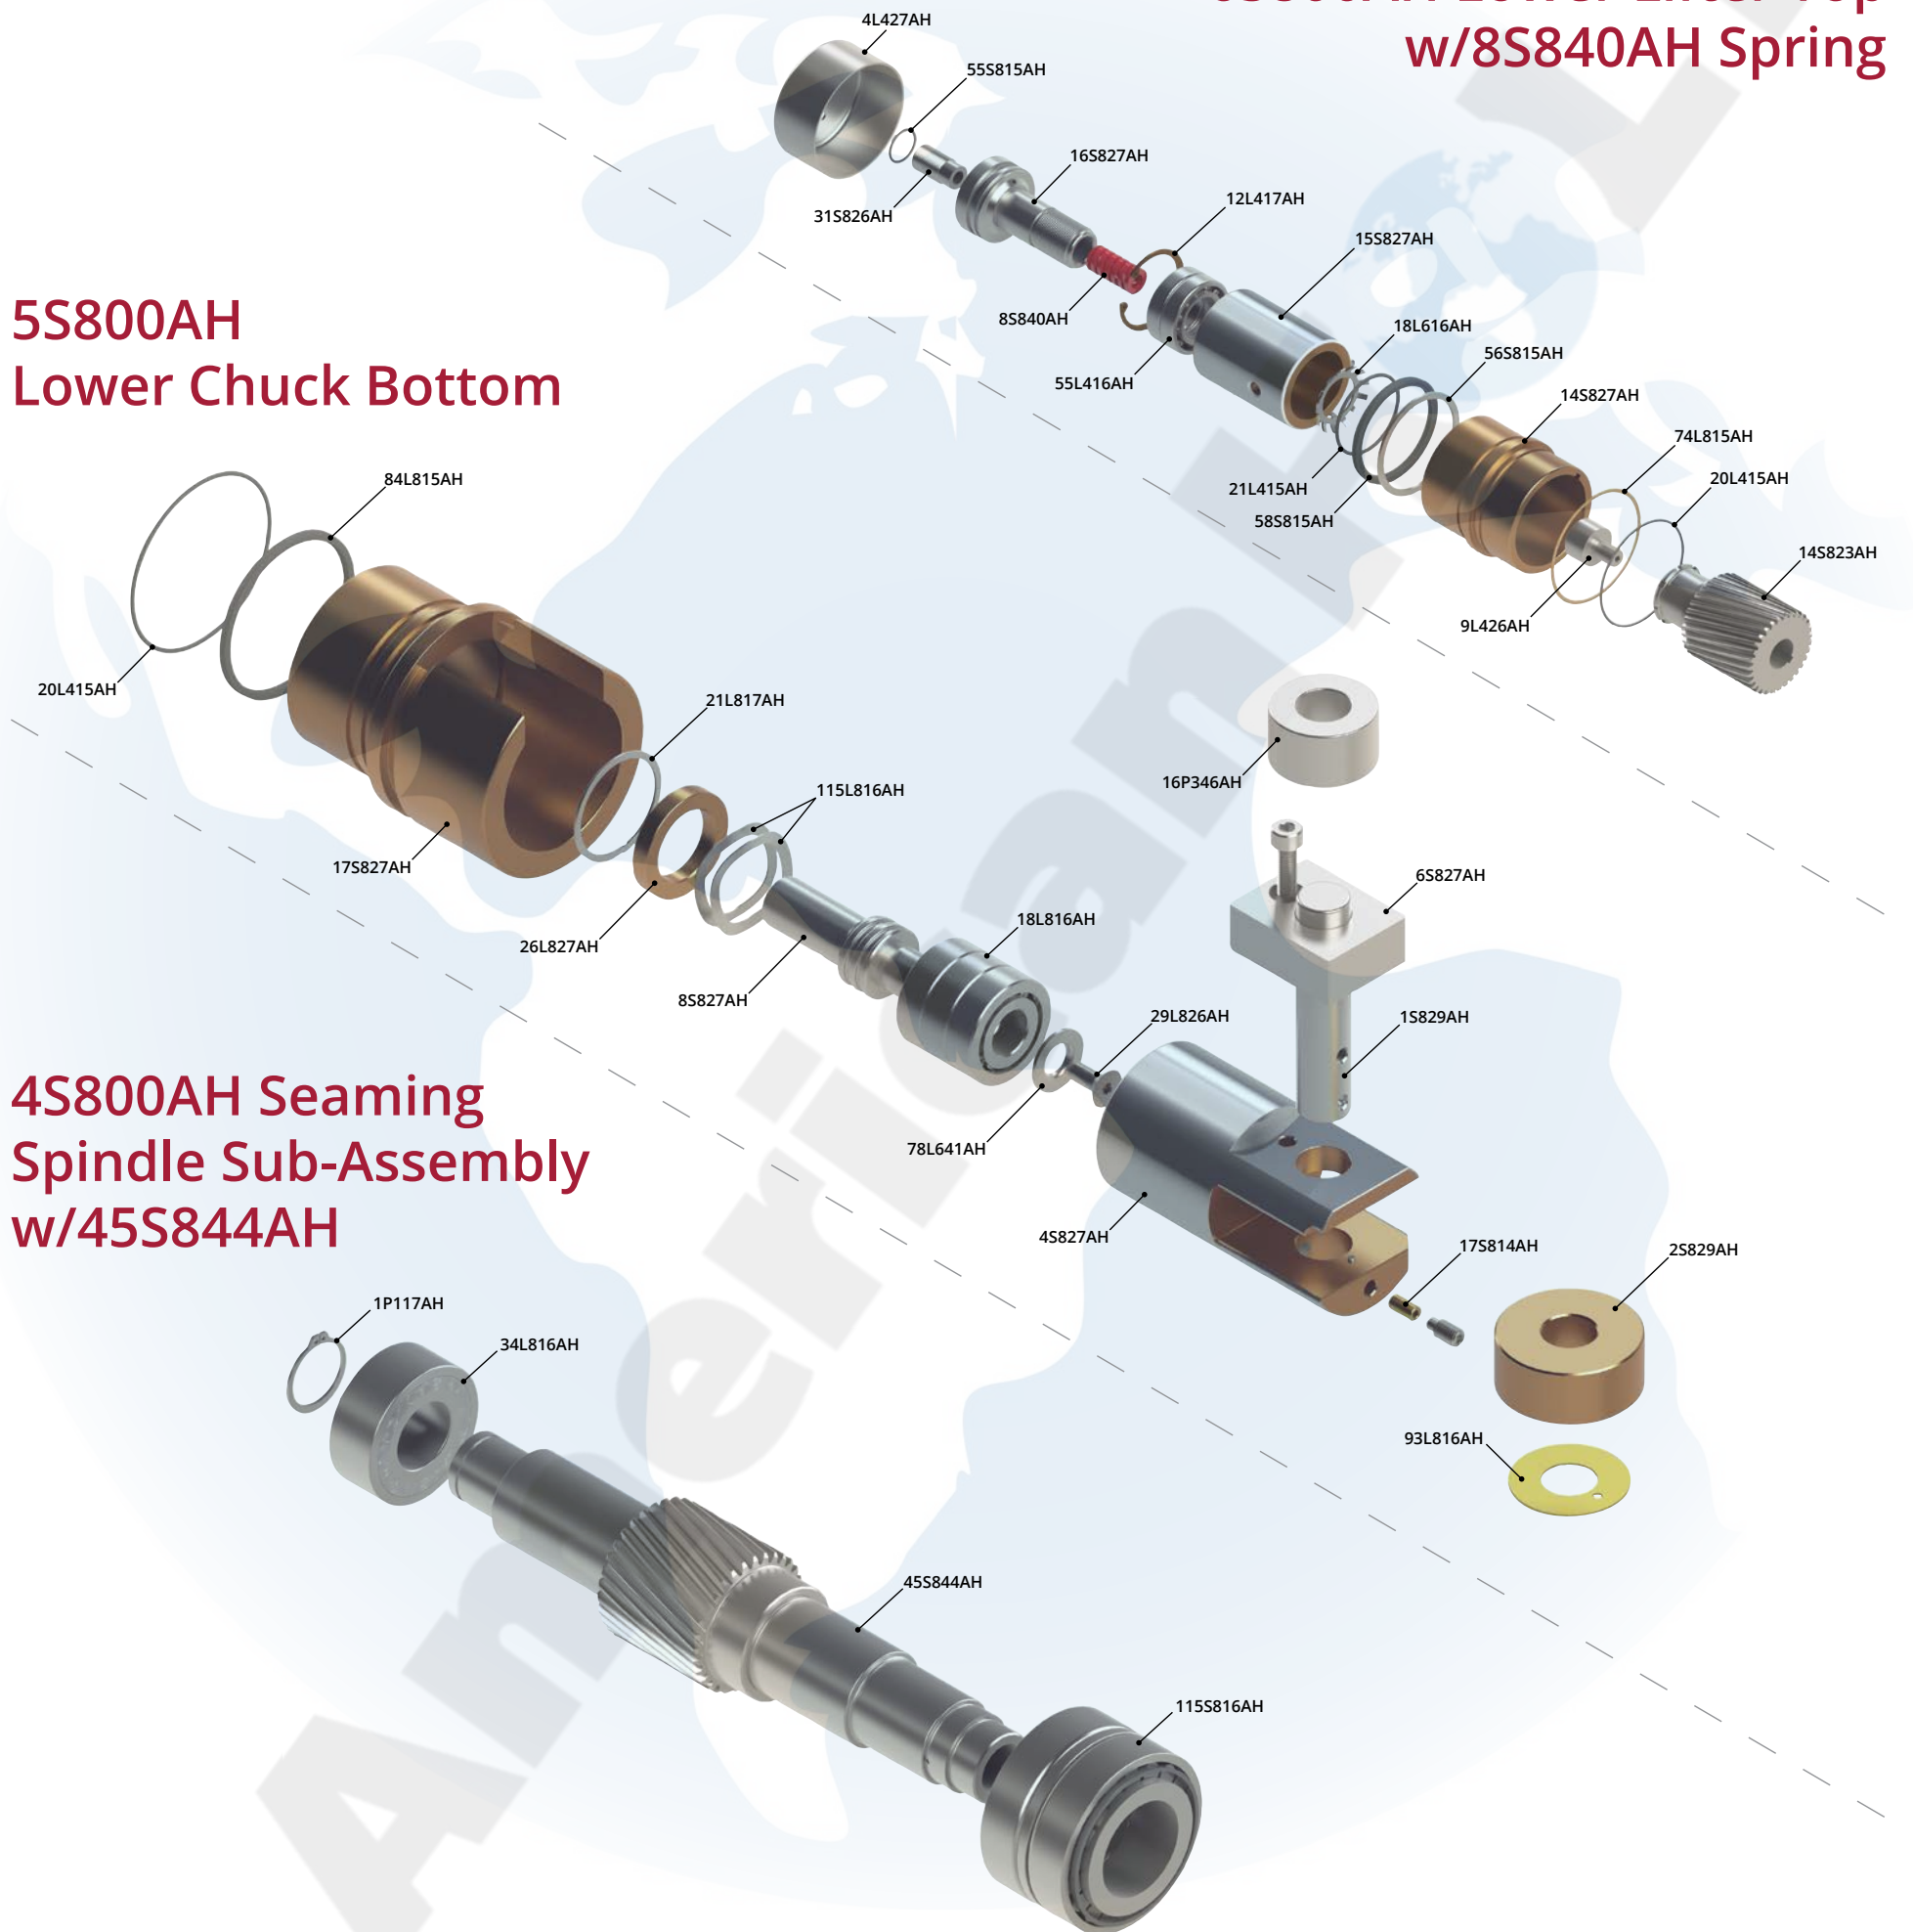

Aftermarket Parts for: Angelus 180S

6S800AH Lower Lifter Top w/8S840AH Spring

5S800AH Lower Chuck Bottom

4S800AH Seaming Spindle Sub-Assembly w/45S844AH

In-Stock and Ready-to-Ship

**6S800AH Lower Lifter Top
w/8S840AH Spring**

**5S800AH
Lower Chuck Bottom**

**4S800AH Seaming
Spindle Sub-Assembly
w/45S844AH**

Call American Holt at 781-440-9993 for details.

sales@americanholt.com

www.americanholt.com

American HOLT
engineered savings