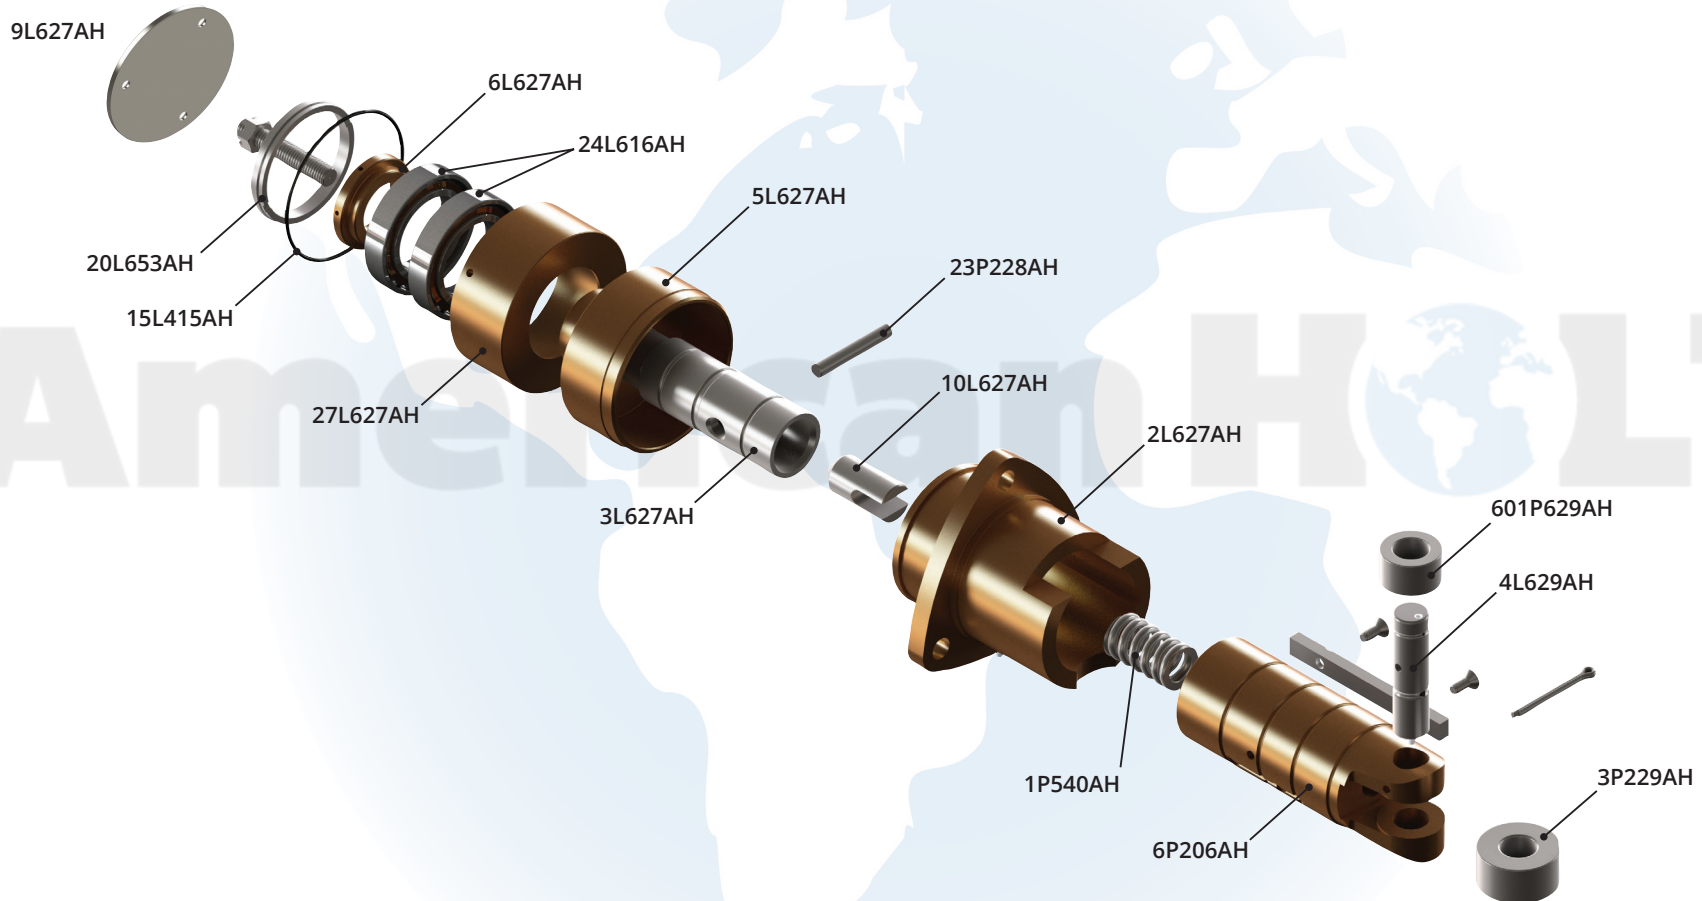

Aftermarket Parts for: Angelus 60L, Atmosphere (Can Shop)

60L-LCSAAH Non Driven Lower Lifter Assembly

In-Stock and Ready-to-Ship

sales@americanholt.com

www.americanholt.com

Call American Holt at 781-440-9993 for details.

American HOLT
engineered savings®

Notice: All parts offered by American Holt are manufactured by or for American Holt and not by or for the original equipment manufacturer. Part numbers shown that are those of the original equipment manufacturer, if any, are used for references purposes only. American Holt is an independent supplier of quality replacement parts having no affiliation with any original equipment manufacturer. All prices are subject to change without notice.