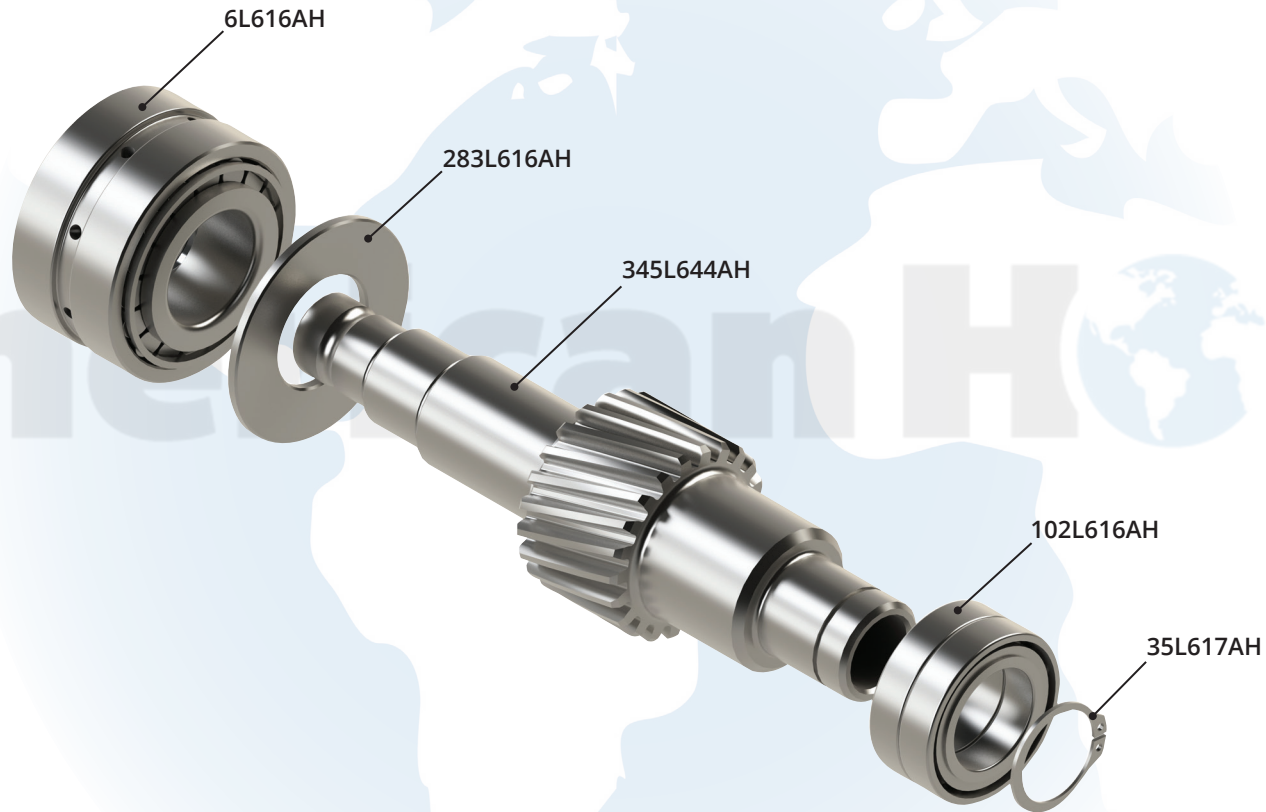

# Aftermarket Parts for: Angelus 60L, Steam (Cannery)

12L600AH

Seaming Spindle Assembly, 22T Steam

In-Stock and Ready-to-Ship

[sales@americanholt.com](mailto:sales@americanholt.com)

[www.americanholt.com](http://www.americanholt.com)