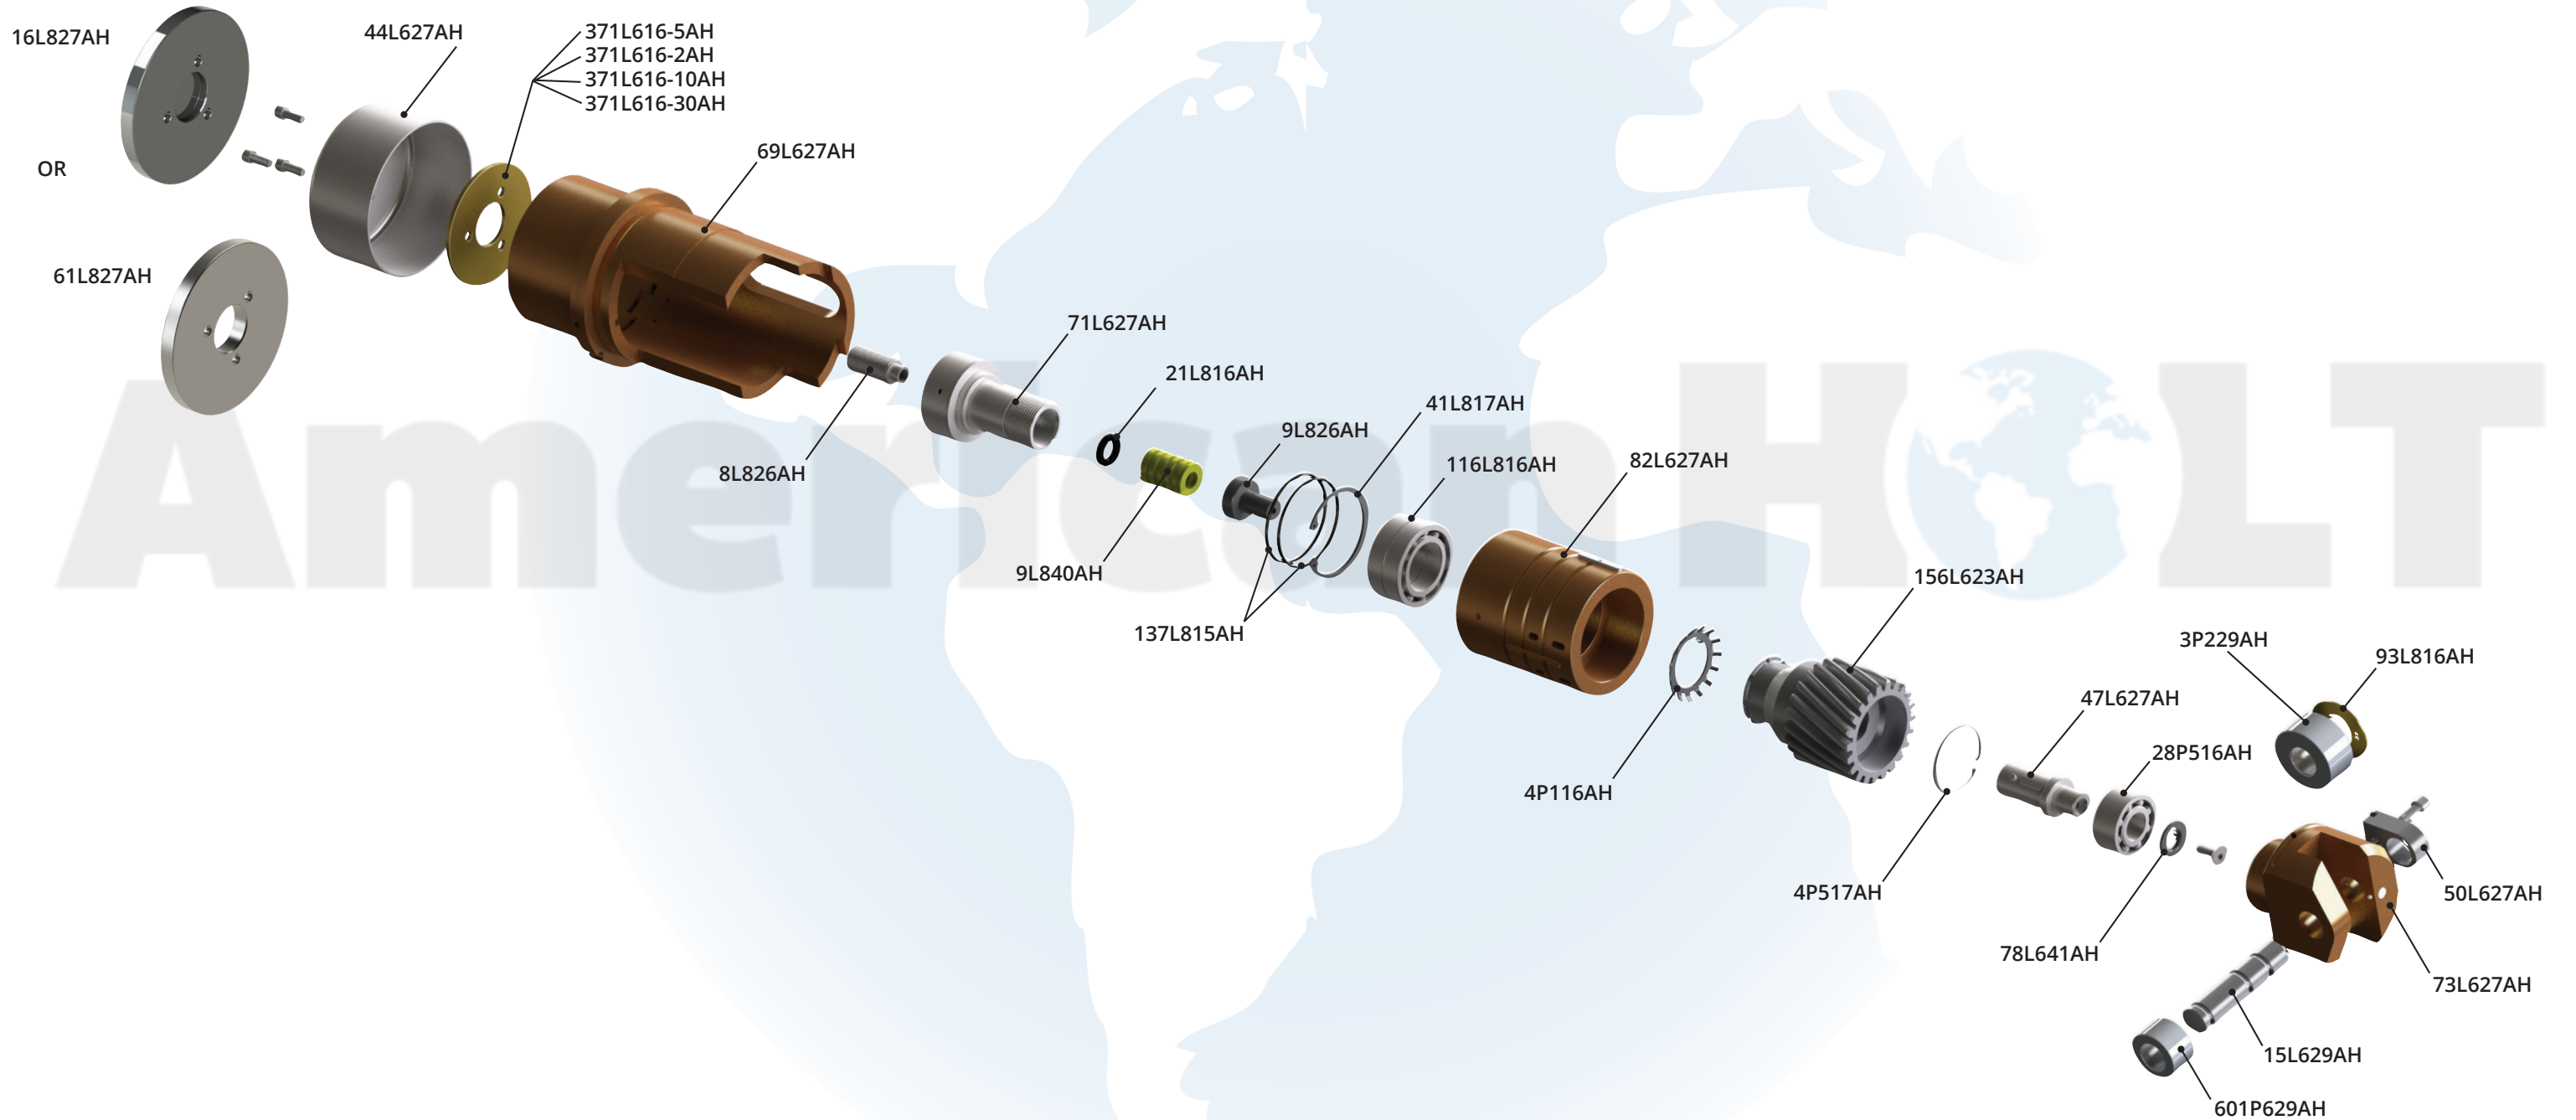

Aftermarket Parts for: Angelus 60L, Steam (Cannery)

14L600-STEAMAH Lower Driven Lifter Assembly, Steam

In-Stock and Ready-to-Ship

sales@americanholt.com
www.americanholt.com

Call American Holt at 781-440-9993 for details.