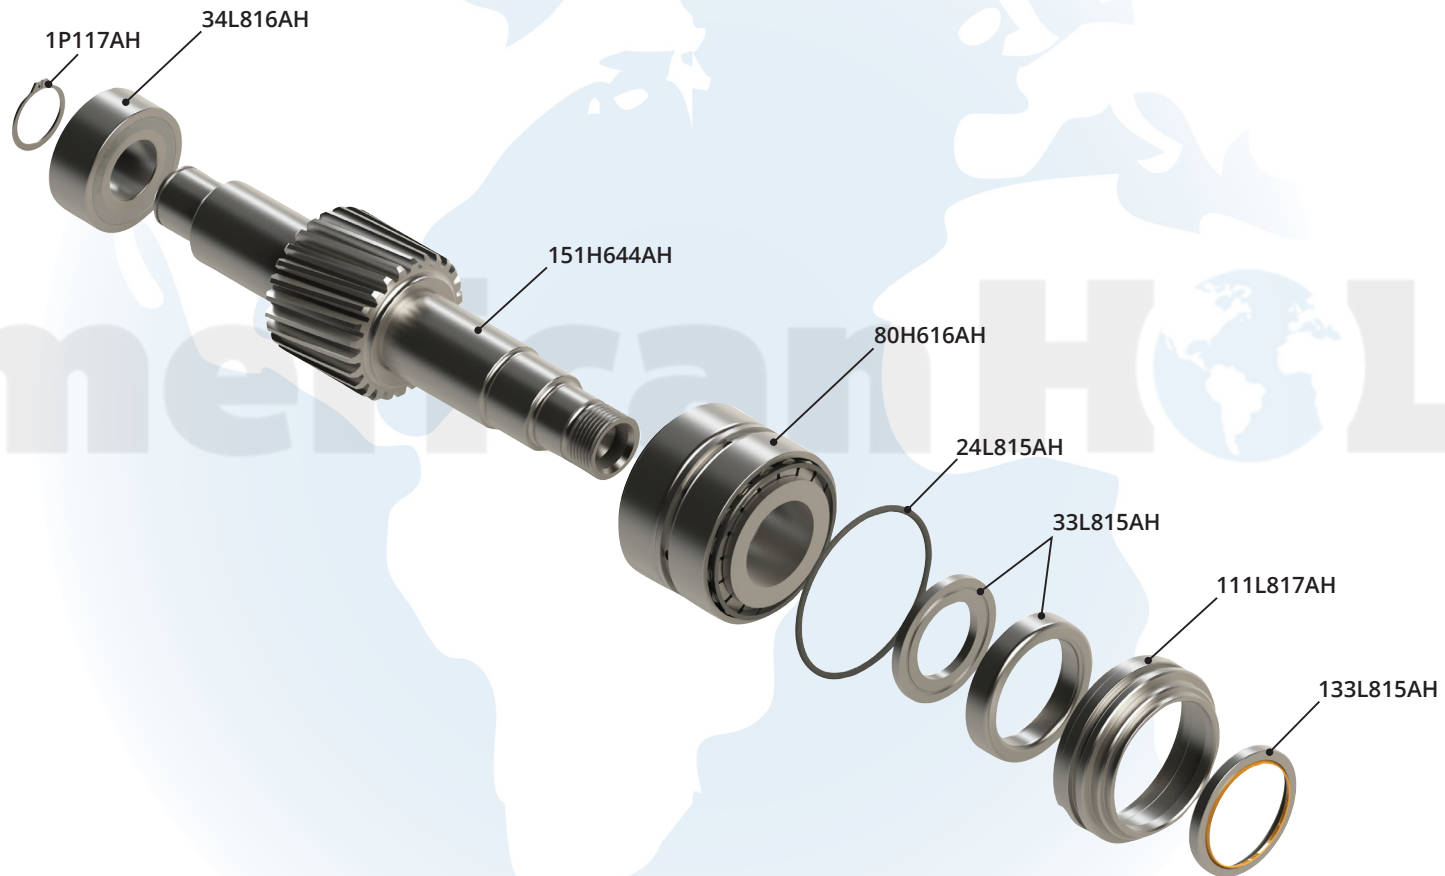

Aftermarket Parts for: Angelus 61H/62H

3H600AH Seaming Spindle Sub-Assembly w/151H644AH
9L800AH Face Seal and Rotors

In-Stock and Ready-to-Ship

sales@americanholt.com
www.americanholt.com

Call American Holt at 781-440-9993 for details.