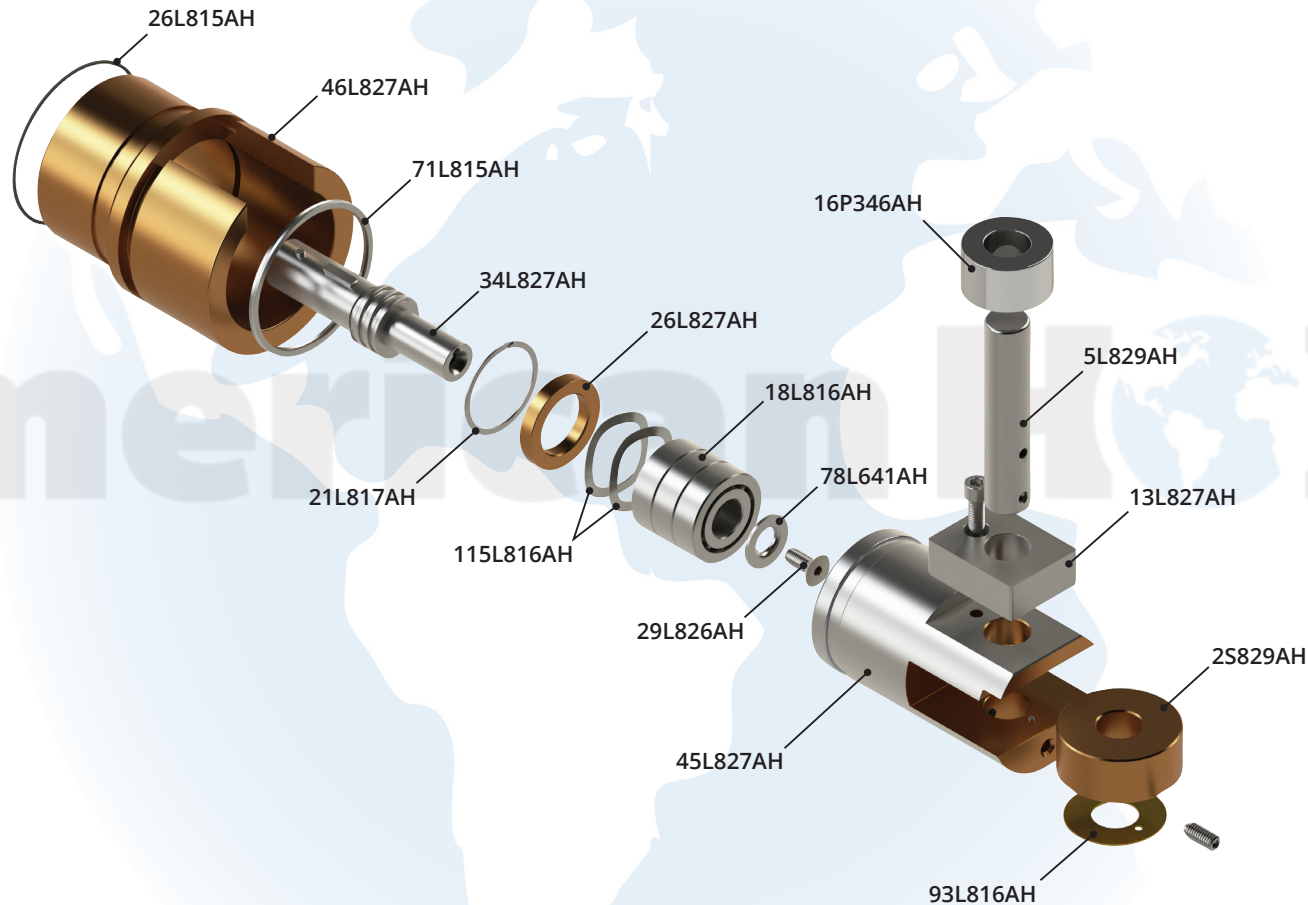

Aftermarket Parts for: Angelus 61H/62H

11L800AH Lower Chuck Slide Assembly

In-Stock and Ready-to-Ship

sales@americanholt.com

www.americanholt.com

Call American Holt at 781-440-9993 for details.

American HOLT
engineered savings®