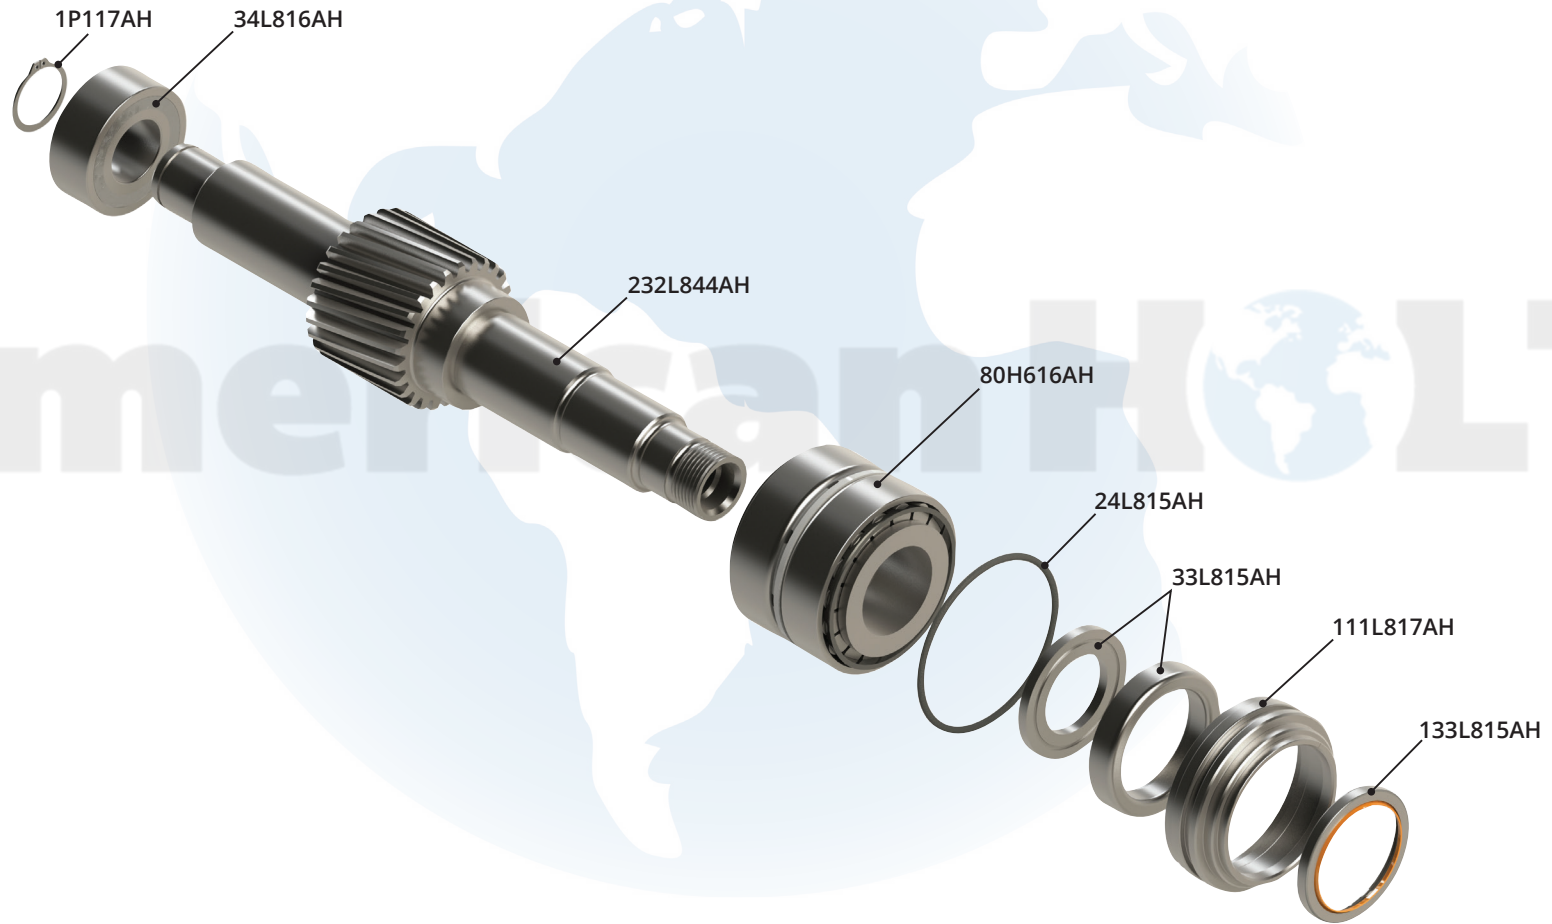

Aftermarket Parts for: Angelus 120L/121L

18L800AH Seaming Spindle Sub-Assembly w/232L844AH
9L800AH Face Seal and Rotors

In-Stock and Ready-to-Ship

sales@americanholt.com
www.americanholt.com

Call American Holt at 781-440-9993 for details.